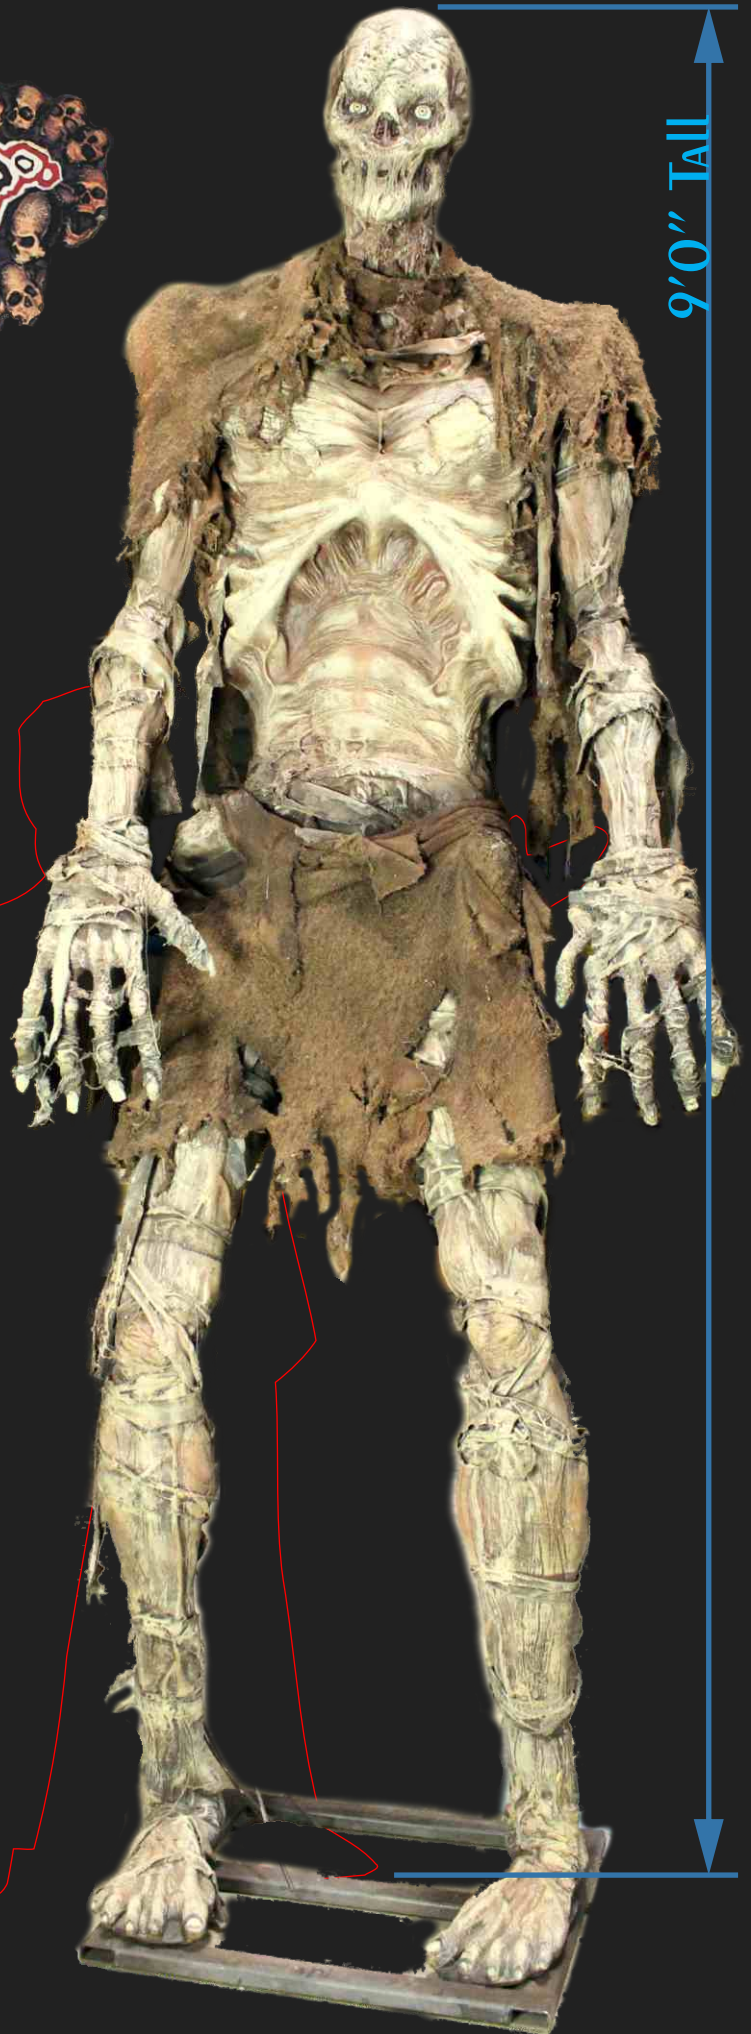

14' Tall Super Skelerecator

SPRSKL182-
14' Tall Super
Skelerecator-
GhoulGhost
(Shown)

DESIGNED SPECIFICALLY FOR HAUNTED TRAILS, HAYRIDES AND OTHER AREAS WHERE YOU NEED A SUPER LARGE, SUPER FAST CHARACTER TO FLY UP OUT OF ITS HIDING PLACE- OUR 14' TALL SUPER SKELERECTOR IS BASED UPON OUR WILDLY POPULAR SKELERECTOR MECHANISM WE INVENTED MORE THAN 20 YEARS AGO. THIS MECHANISM ALLOWS A GIANT CHARACTER TO LIE IN COLLAPSED UPON ITSELF AND THEN WHEN TRIGGERED TO STAND UP FULLY SUPER FAST... WE LIKE TO HIDE THESE IN TOTAL DARKNESS AND THEN TRIGGER THEM WITH A SYNCHED LARGE STROBE OR OTHER LIGHT TO LITERALLY COME OUT OF NOWHERE. CHARACTER IS SCULPTED FRONT AND BACK AND IS A TRUE THREE DIMENSIONAL CHARACTER. 100% COMPLETELY OUTDOOR RATED. CHOOSE YOUR CHARACTER TYPE BELOW OR CALL FOR COMPLETE CUSTOMIZATION.

- SPRSKL180- 14' Tall Super Skelerecator- Skeleton
- SPRSKL181- 14' Tall Super Skelerecator- Zombie
- SPRSKL182- 14' Tall Super Skelerecator- GhoulGhost
- SPRSKL183- 14' Tall Super Skelerecator- SkeleDemon
- SPRSKL184- 14' Tall Super Skelerecator- Reaper
- SPRSKL185- 14' Tall Super Skelerecator- Clown

SUPER CHARACTER THEMES

SKELETON

REAPER

ZOMBIE

SKELEDEMON

GHOULGHOST

PIG107- HANGING THRASHING SLAUGHTERED BOAR

OUR GIANT HANGING THRASHING BOAR HANGS OVERHEAD FROM HIS FEET, WHEN ACTIVATED BOAR ROARS TO LIFE SQUEALING AS IT THRASHES WILDLY WITH MULTIPLE MOVEMENTS IN ITS TORSO AND HEAD, SNORTING AND FLAILING SO VIOLENTLY THAT THE ENTIRE CHARACTER SWINGS FORM THE OVERHEAD CHAINS. CHARACTER IS SCULPTED FRONT AND BACK AND IS A TRUE THREE DIMENSIONAL CHARACTER. 100% COMPLETELY OUTDOOR RATED.

ACT114- SOUL SEEKER REACHER

BEAUTIFULLY SCULPTED FULL BODY 9'TALL SOUL SEEKER COMES TO LIFE TO TURN AND REACH FOR PATRONS AS THEY APPROACH. CHARACTER FEATURES INDEPENDENT ARM REACHING MOVEMENTS AS WELL AS FULL TORSO TURN. CHARACTER IS SCULPTED FRONT AND BACK AND IS A TRUE THREE DIMENSIONAL CHARACTER. 100% COMPLETELY OUTDOOR RATED.