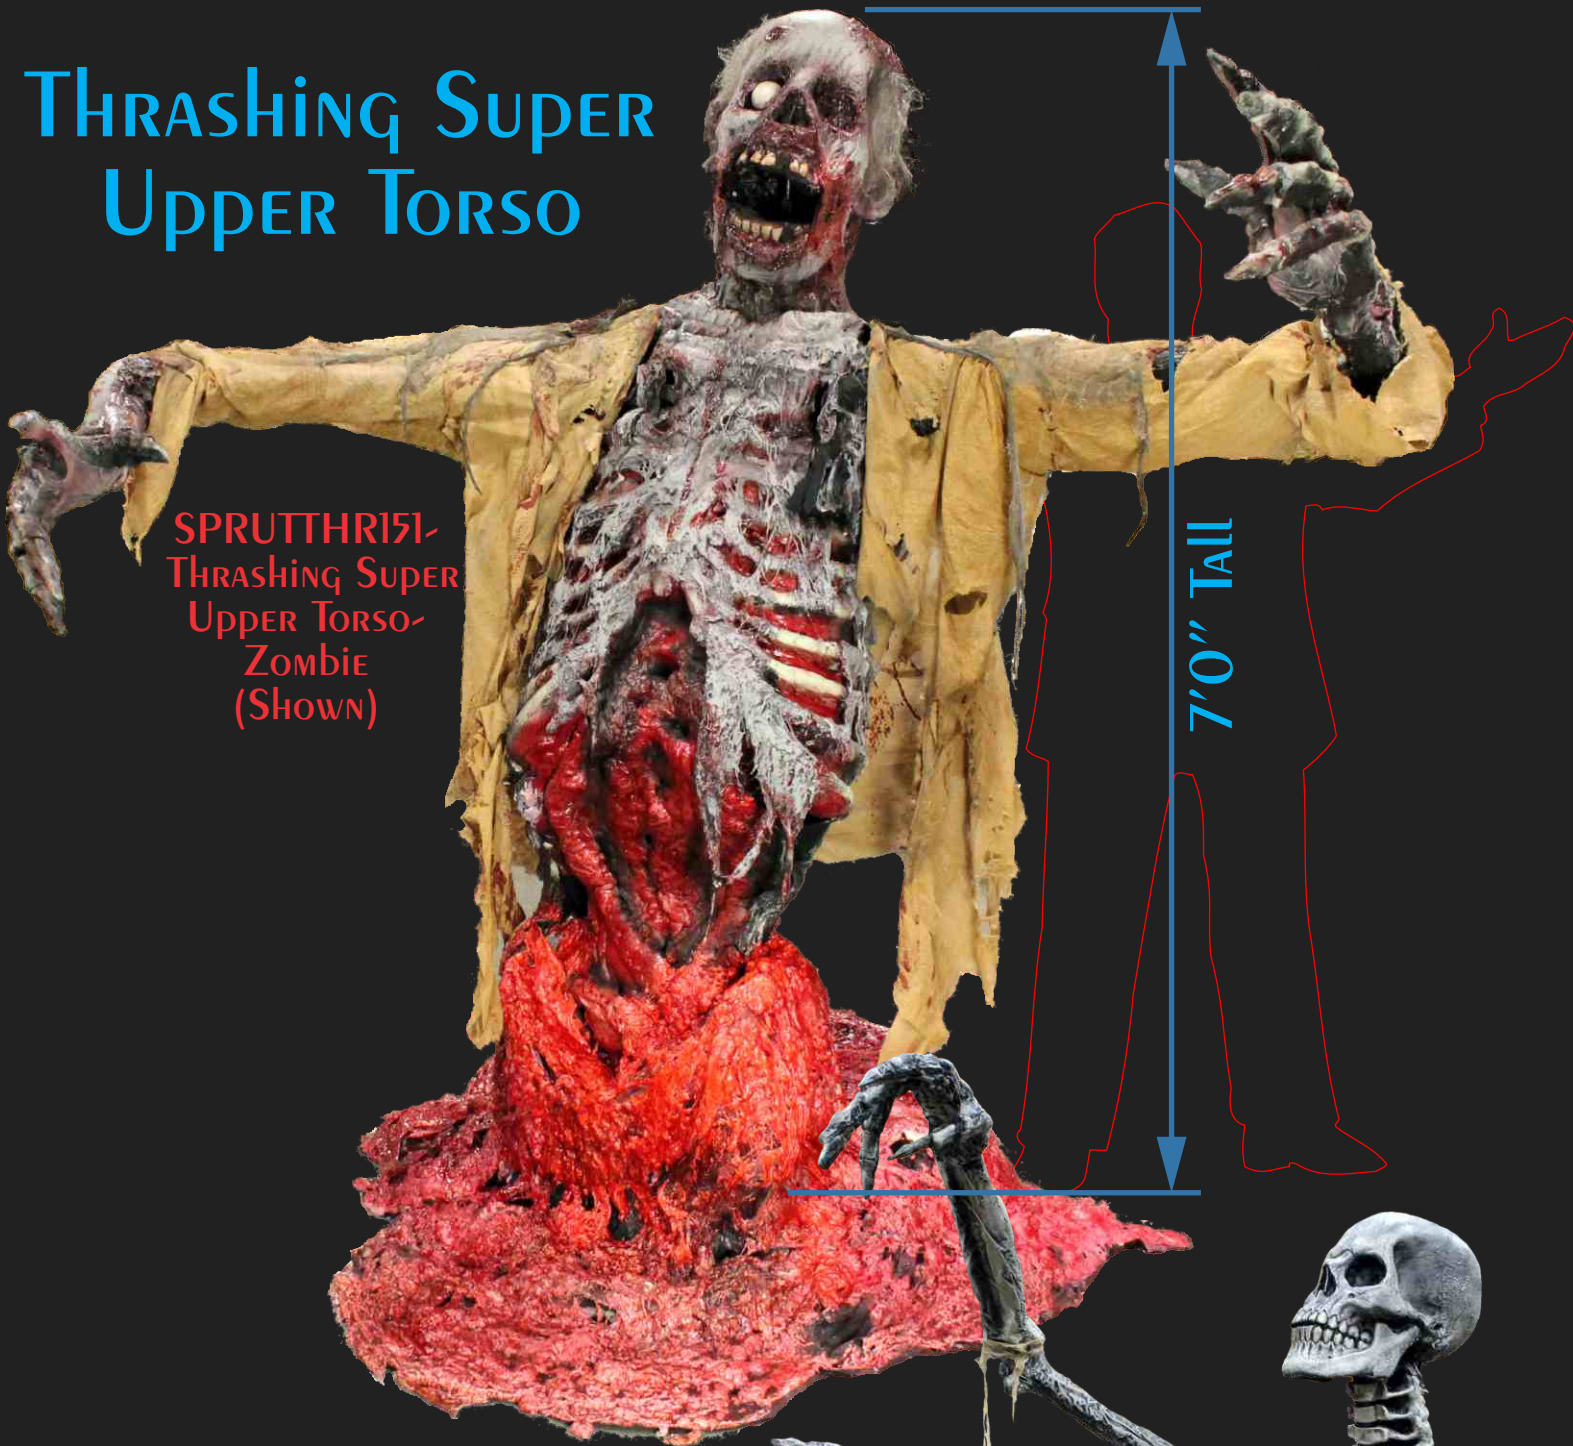

13' Tall Posable SUPER STATIC

SPRSTATION1-
13' Tall Poseable
SUPER STATIC- ZOMBIE
(SHOWN)

SPRSTATION0-
13' Tall Poseable
SUPER STATIC- SKELETON
(SHOWN)

13' Tall fully posable free standing "static" character. CHARACTER IS COMPLETELY POSABLE AS INTERNAL STEEL LEGS ARE FIXED TO RECTANGULAR BASE. INTERNAL STEEL RODS ALLOW CHARACTER TO BE BENT AND HOLD POSITIONS AT THE WAIST, NECK, HEAD, SHOULDER, ARM, HANDS. CHARACTERS INCREDIBLE SCALE PROVIDES 100's OF USES- HOLD OTHER CHARACTERS, SUSPEND LIGHTING FIXTURES, HOLD OVERSIZE SIGNAGE. CHARACTER IS SCULPTED FRONT AND BACK AND IS A TRUE THREE DIMENSIONAL CHARACTER. CHARACTERS COME APART AT THE WAIST FOR TRANSPORT AND STORAGE. 100% COMPLETELY OUTDOOR RATED. CHOOSE YOUR CHARACTER TYPE BELOW OR CALL FOR COMPLETE CUSTOMIZATION.

13' TALL THRASHING Fully ANIMATED

SPRTHRI41-
13' Tall THRASHING
Fully ANIMATED-
Zombie
(SHOWN)

13' Tall Thrashing Fully Animated character comes roaring to life to lunge forward at the waist and grab for your patrons with independent arm movements, upper torso rotation, head and optional jaw movements. Character is sculpted front and back and is a true three dimensional character. Characters come apart at the waist for transport and storage. 100% completely outdoor rated. Choose your character type below or call for complete customization.

THRASHING SUPER UPPER TORSO

SPRUTTHRI51-
THRASHING SUPER
Upper Torso-
Zombie
(SHOWN)

7' Tall THRASHING SUPER Upper Torso COMES ROARING TO LIFE TO LUNG FORWARD AT THE WAIST AND GRAB FOR YOUR PATRONS WITH INDEPENDENT ARM MOVEMENTS, UPPER TORSO ROTATION, HEAD AND OPTIONAL JAW MOVEMENTS. CHARACTER IS SCULPTED FRONT AND BACK AND IS A TRUE THREE DIMENSIONAL CHARACTER. 100% COMPLETELY OUTDOOR RATED. CHOOSE YOUR CHARACTER TYPE BELOW OR CALL FOR COMPLETE CUSTOMIZATION.