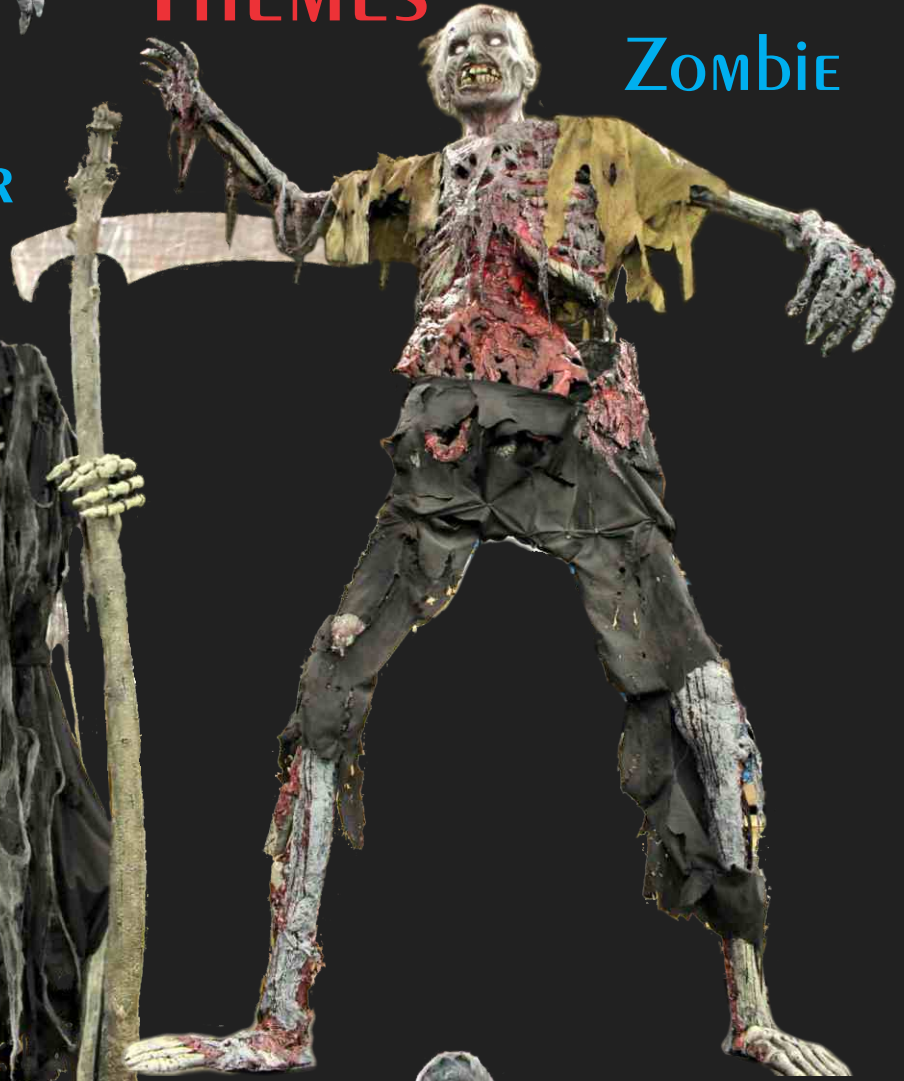

SUPER CHARACTER THEMES

SKELETON

REAPER

ZOMBIE

SKELEDEMON

GHOULGHOST

PIG107- HANGING THRASHING SLAUGHTERED BOAR

OUR GIANT HANGING THRASHING BOAR HANGS OVERHEAD FROM HIS FEET, WHEN ACTIVATED BOAR ROARS TO LIFE SQUEALING AS IT THRASHES WILDLY WITH MULTIPLE MOVEMENTS IN ITS TORSO AND HEAD, SNORTING AND FLAILING SO VIOLENTLY THAT THE ENTIRE CHARACTER SWINGS FORM THE OVERHEAD CHAINS. CHARACTER IS SCULPTED FRONT AND BACK AND IS A TRUE THREE DIMENSIONAL CHARACTER. 100% COMPLETELY OUTDOOR RATED.