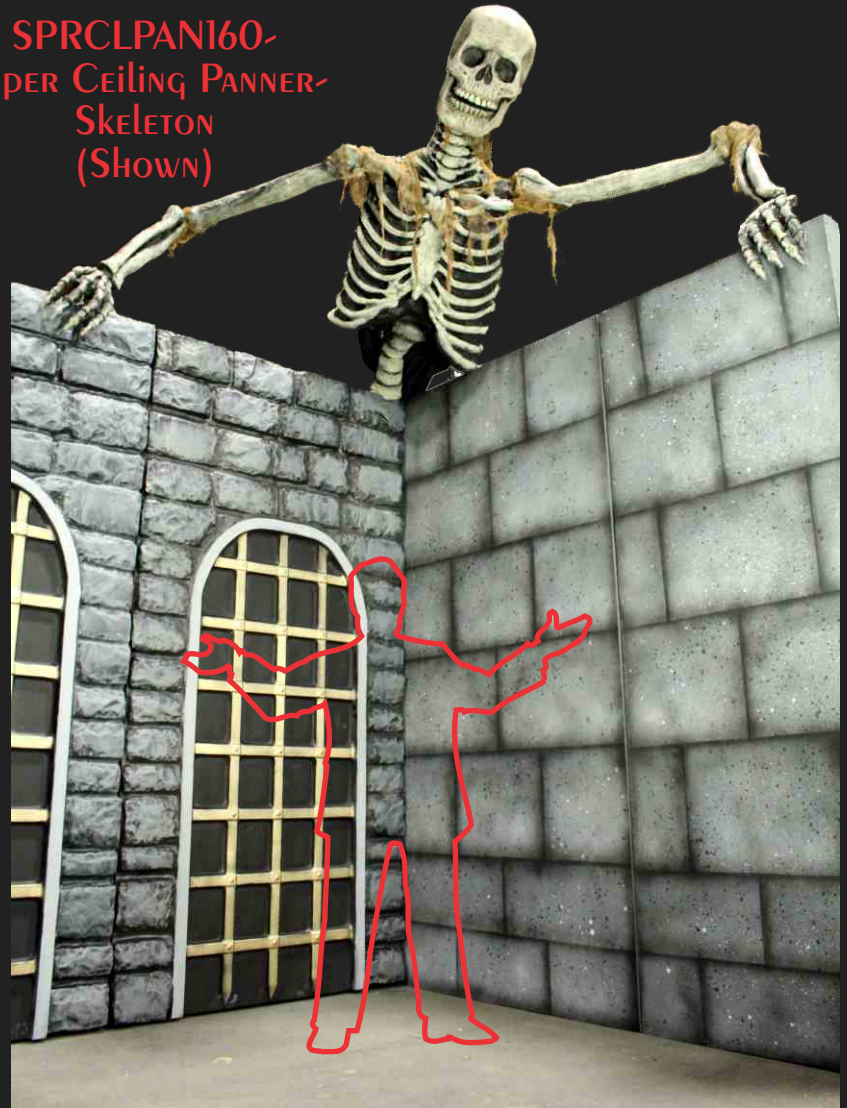

OUR SUPER CEILING PANNER FEATURE AMAZING CHARACTERS IN THE PERFECT OVERHEAD POSITION TO TERRIFY YOUR GUESTS. CHARACTERS TAKE UP NO FLOOR SPACE AS THEY FIT PERFECTLY IN CORNERS OF ROOMS AND HALLWAYS ARE DESIGNED TO FIT ON TOP OF STANDARD 8' TALL WALL SECTIONS. TOTAL CHARACTER HEIGHT NEEDED IS 12'. WE ESPECIALLY LIKE TO USE THESE IN COMPLETELY DARK HALLWAYS AND THEN WHEN ACTIVATED HAVE THEM COME TO LIFE OVERHEAD WITH A TRIGGERED STROBE LIGHT. STANDARD PANNER CHARACTER FEATURES HEAD AND OPTIONAL JAW MOVEMENTS, AS HE FLEXES HIS ARMS AS HIS ENTIRE TORSO PANS LEFT AND RIGHT TRYING TO GET YOUR PATRONS BELOW. UNIT FEATURES UPRIGHT STAND THAT MOUNTS TO THE FLOOR BEHIND THE WALL AND COMPLETELY SUPPORTS CHARACTER AS ONLY HANDS ARE ATTACHED TO TOP OF WALLS. CHARACTER IS SCULPTED FRONT AND BACK AND IS A TRUE THREE DIMENSIONAL CHARACTER. CHARACTERS COME APART AT THE WAIST FOR TRANSPORT AND STORAGE. 100% COMPLETELY OUTDOOR RATED. CHOOSE YOUR CHARACTER TYPE BELOW OR CALL FOR COMPLETE CUSTOMIZATION.